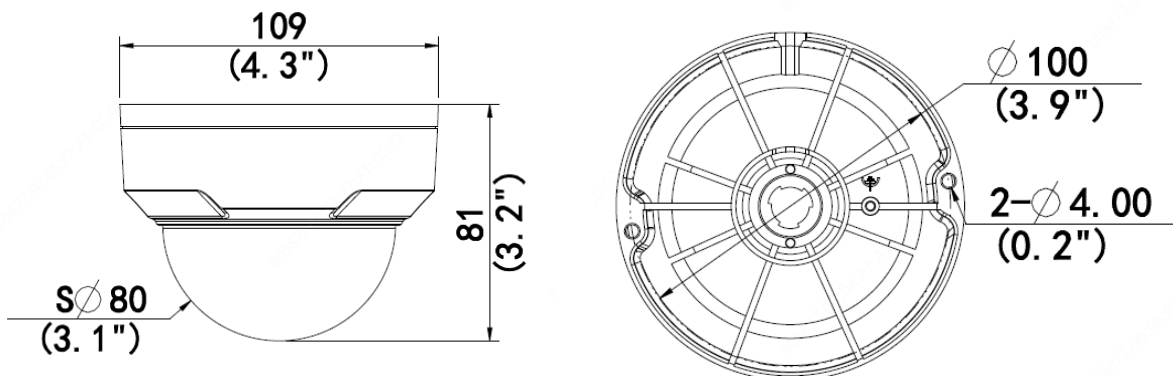

BLC	Supported
Network	
Protocols	IPv4, IGMP, ICMP, ARP, TCP, UDP, DHCP, RTP, RTSP, RTCP, RTMP, DNS, DDNS, NTP, FTP, UPnP, HTTP, HTTPS, SMTP, SSL, 802.1x, SNMP
Compatible Integration	ONVIF (Profile S, Profile G, Profile T), API
Client	EZStation EZView EZLive
Web Browser	Plug-in required live view: IE9+, Chrome 41 and below, Firefox 52 and below
	Plug-in free live view: Chrome 57.0+, Firefox 58.0+, Edge 16+, Safari 11+
Storage	
Edge Storage	Micro SD, up to 256 GB
Network Storage	ANR,NAS(NFS)
Interface	
Network	10/100M Base-TX Ethernet
Certifications	
Certifications	CE: EN 60950-1 UL: UL60950-1 FCC: FCC Part 15
General	
Power	DC 12V±25%, PoE (IEEE 802.3af)
	Power consumption: Max5.5W
Dimensions (∅ x H)	∅109 x 81mm (∅4.3" x 3.2")
Net Weight	0.35kg (0.77lb)
Material	Metal + Plastic
Working Environment	-30°C ~ 60°C (-22°F ~ 140°F), Humidity: ≤95% RH (non-condensing)
Storage Environment	-30°C ~ 60°C (-22°F ~ 140°F), Humidity: ≤95% RH (non-condensing)
Surge Protection	4KV
Ingress Protection	IP67
Vandal Resistant	IK10
Reset Button	N/A

Dimensions